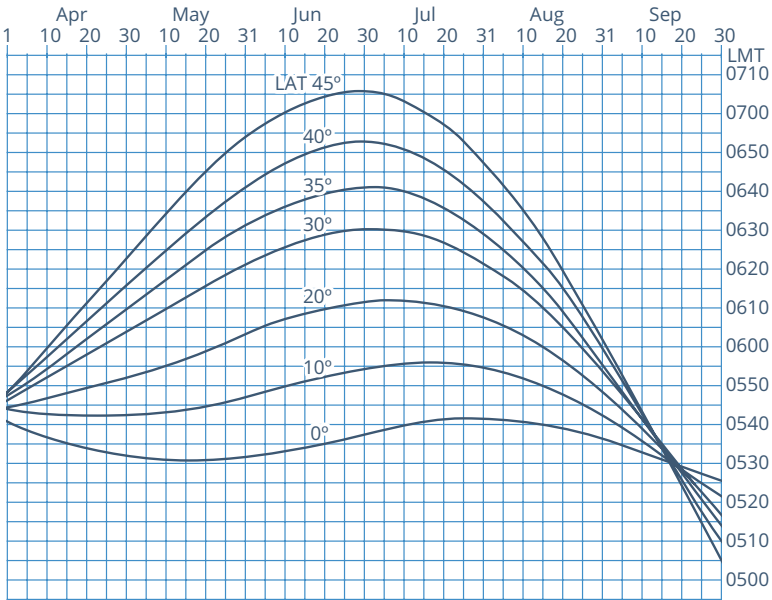

Time of first light April to September

Time of first light October to March

Time of last light April to September

Time of last light October to March