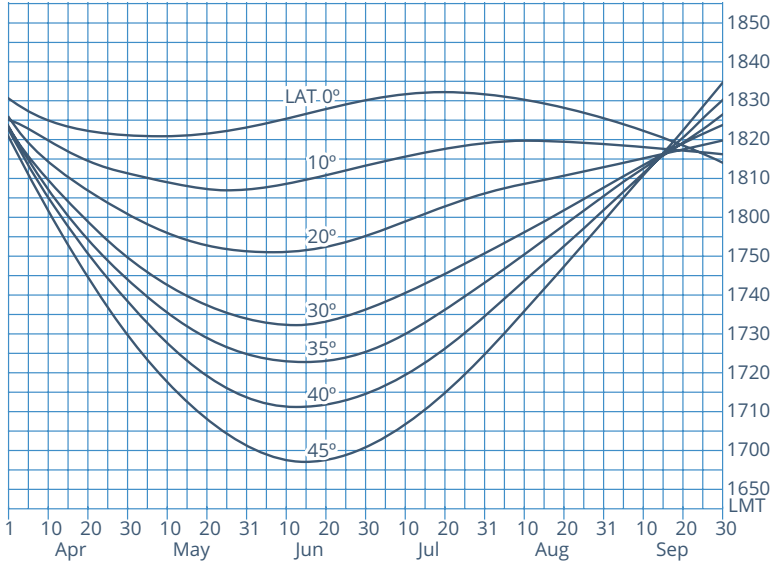

Time of first light April to September

Time of first light October to March

Time of last light April to September

Time of last light October to March