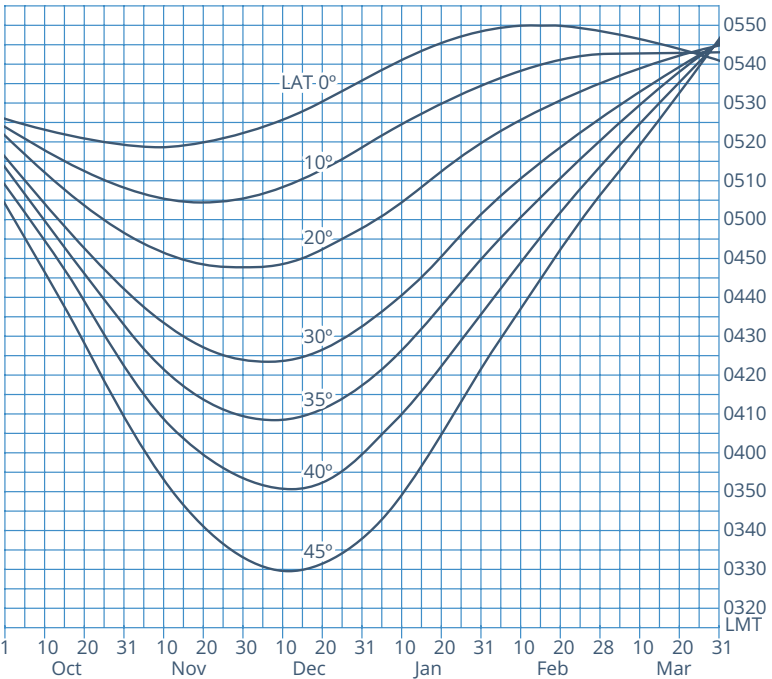

Time of first light April to September

Time of first light October to March

Time of last light April to September

Time of last light October to March