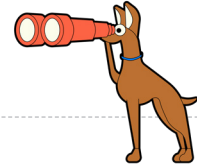

Questions and options: score 1 point for each correct answer.

1. You're flying your drone and a person walking their dog is heading towards the path of your drone. You need to make sure:
- a. that your drone is 5 metres away from them
  - b. that your drone is 10 metres away from them
  - c. that your drone is at least 30 metres away from them.

/1

2. Fill in the blank:  
You must not fly your drone higher than \_\_\_\_\_ above ground level.

/1

3. Which of these is true?
- a. You must be able to see your drone with your own eyes at all times.
  - b. It is okay to use binoculars to keep your drone in sight