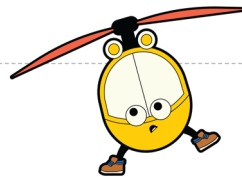

/1

5. Why should you not fly near police, firefighters or other emergency operations?
- a. You might damage your drone.
  - b. You will get in the way and cause problems for emergency crews.
  - c. You might see things that are unpleasant.

/1

6. You must not fly when it is:
- a. dark or foggy
  - b. sunny with a light breeze
  - c. cold.

/1

7. If you are flying your drone and an aircraft is nearby you should:
- a. carry on flying as your drone won't affect other aircraft
  - b. land safely as quickly as you can
  - c. fly closer to have a better look.